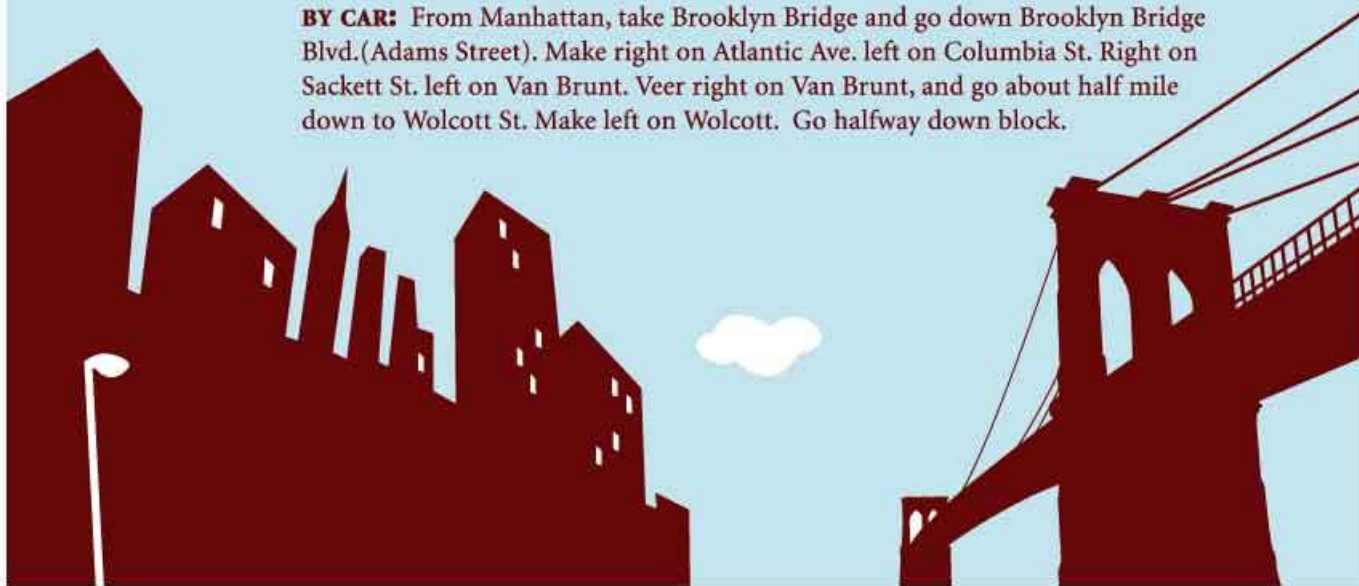

RED HOOK HOMES

Red Hook Homes is 60 units of affordable housing in Red Hook, Brooklyn being developed by Fifth Avenue Committee (FAC). Red Hook Homes will create mixed-income cooperative homeownership opportunities for local low- and moderate-income families – including residents of neighborhood public housing – helping them to realize the dream of homeownership. Red Hook Homes is the largest affordable homeownership project in the history of Brooklyn's Red Hook neighborhood. With eleven financing partners, including all of the funders and leaders who are recognized on this invitation, it is one of the most complex affordable housing projects being developed anywhere in the nation.

Housing Partnership
Housing Partnership Development Corporation

RED HOOK HOMES GROUNDBREAKING

DIRECTIONS

BY SUBWAY: Take F or G train to the Smith-9th Street stop. At subway entrance/exit, take B77 bus to Dikeman and Van Brunt Sts. Walk 1 block to right on Van Brunt to Wolcott St. Make right on Wolcott, go halfway down block.

BY BUS: Take B77 to Dikeman and Van Brunt Sts. Walk 1 block to right on Van Brunt to Wolcott St. Make right on Wolcott, go halfway down block. Or take B61 to Van Brunt and Wolcott Sts. Make left on Wolcott, go halfway down block.

BY CAR: From Manhattan, take Brooklyn Bridge and go down Brooklyn Bridge Blvd.(Adams Street). Make right on Atlantic Ave. left on Columbia St. Right on Sackett St. left on Van Brunt. Veer right on Van Brunt, and go about half mile down to Wolcott St. Make left on Wolcott. Go halfway down block.